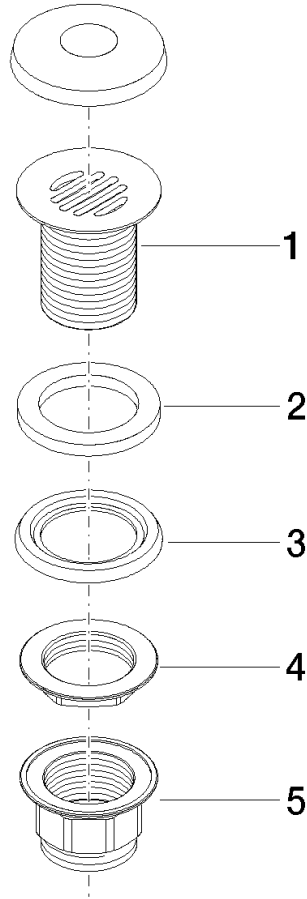

Grated waste 1 1/4" - Champagne (22kt Gold)

IMO

10 110 970

Fits: IMO, LULU, MADISON, MEM, TARA,
CL.1, LISSÉ, VAIA, META, CYO

	Champagne (22kt Gold)	10 110 970-47
	Chrome	10 110 970-00
	Brushed Platinum	10 110 970-06
	Platinum	10 110 970-08
	Durabross (23kt Gold)	10 110 970-09
	Dark Chrome	10 110 970-19
	Light Gold	10 110 970-26
	Brushed Light Gold	10 110 970-27
	Brushed Durabross (23kt Gold)	10 110 970-28
	Matte Black	10 110 970-33
	Brushed Bronze	10 110 970-42
	Brushed Champagne (22kt Gold)	10 110 970-46
	Brushed Chrome	10 110 970-93
	Brushed Dark Platinum	10 110 970-99

Grated waste 1 1/4" - Champagne (22kt Gold)

IMO

10 110 970

Only suitable for sinks without an overflow.

10 110 970

10 110 970

Parts for other finishes can be found here: [Chrome](#)

Spare parts list

No.	Item Number	Name	Quantity used	Delivery time
1	09 11 01 025-47	cup	1	30
2	09 14 05 039 90	seal	1	2
3	09 14 03 025 90	seal	1	2
4	09 23 10 017 90	nut	1	2
5	09 23 10 020-47	nut	1	30