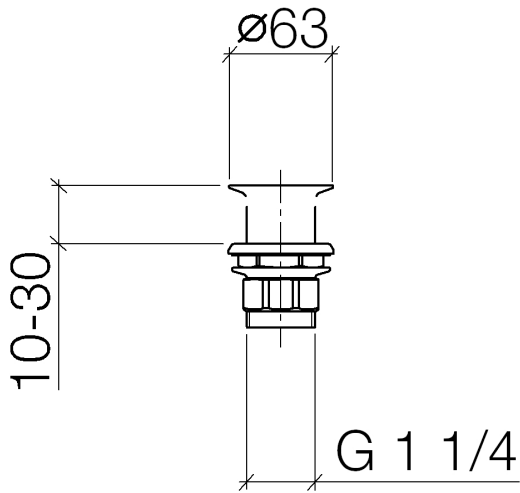

Grated waste 1 1/4" - Champagne (22kt Gold)

IMO

10 110 970

Fits: IMO, LULU, MADISON, MEM, TARA,
CL.1, LISSÉ, VAIA, META, CYO

	Champagne (22kt Gold)	10 110 970-47
	Chrome	10 110 970-00
	Brushed Platinum	10 110 970-06
	Platinum	10 110 970-08
	Durabross (23kt Gold)	10 110 970-09
	Dark Chrome	10 110 970-19
	Light Gold	10 110 970-26
	Brushed Light Gold	10 110 970-27
	Brushed Durabross (23kt Gold)	10 110 970-28
	Matte Black	10 110 970-33
	Brushed Bronze	10 110 970-42
	Brushed Champagne (22kt Gold)	10 110 970-46
	Brushed Chrome	10 110 970-93
	Brushed Dark Platinum	10 110 970-99

Grated waste 1 1/4" - Champagne (22kt Gold)

IMO

10 110 970

Only suitable for sinks without an overflow.

10 110 970

10 110 970

Parts for other finishes can be found here: [Chrome](#)

Spare parts list

No.	Item Number	Name	Quantity used	Delivery time
1	09 11 01 025-47	cup	1	30
2	09 14 05 039 90	seal	1	2
3	09 14 03 025 90	seal	1	2
4	09 23 10 017 90	nut	1	2
5	09 23 10 020-47	nut	1	30